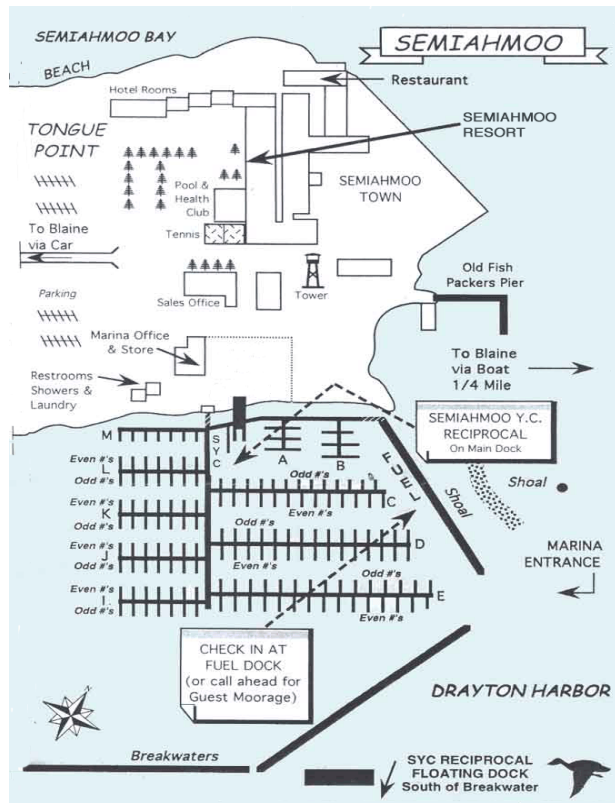

- ◇ *Patio area with barbecue for yacht club and social events.*
- ◇ *Full service fuel dock with two high speed diesel pumps. Ask about our fuel discounts!*
- ◇ *Convenience store with Starfish Coffee and Gifts specializing in wines from Oregon and Washington.*
- ◇ *Local made art & gift consignment items available.*
- ◇ *Close to a four star resort with three restaurants and full service spa.*
- ◇ *Two championship golf courses near by with free shuttle from the marina.*
- ◇ *Free showers, laundry facilities and several walking paths.*
- ◇ *Relaxing Atmosphere for the entire family to include the four legged ones. Bring them by the office for a treat!*

9540 Semiahmoo Parkway
 Blaine, WA 98230
 Phone: (360) 371-0440
 semimarina@comcast.net

SEMI-AH-MOO MARINA

Gateway to the Gulf Islands

9540 Semiahmoo Parkway
 Blaine, WA 98230
 Phone: (360) 371-0440
 Email: semimarina@comcast.net
 Web: www.semiahmoomarina.com
 VHF 68

Then come experience it all with us at.....

**SEMI-AH-MOO
MARINA**

SEMI-AH-MOO MARINA

Premier Marina Condominium Association

- Moorage Available for Rent or Purchase
- Slip Sizes Range from 34' to 60' & End Ties
- Monthly Rates \$200-\$525
- Guest Moorage from \$0.80/ft per Night
- 30 & 50 Amp Power
- Secured Gate Access
- Amenities Include Shower & Laundry Facilities
- Free Disposal of Discarded Oil, Fuel & Batteries
- Desirable Rendezvous Destination
- Wonderful Sunrises and Sunsets
- Yacht Club
- Pump Out - Stationary & Portable
- Chandlery - Groceries & Sundries
- Fuel Service - Gas, Diesel & Propane
- Located Next to Luxurious Semiahmoo Resort
- Restaurants
- Golf Courses - Semiahmoo & Loomis Trail
- Spa & Health Club Available
- Summer Kayak, Moped and Paddle Boat Rentals